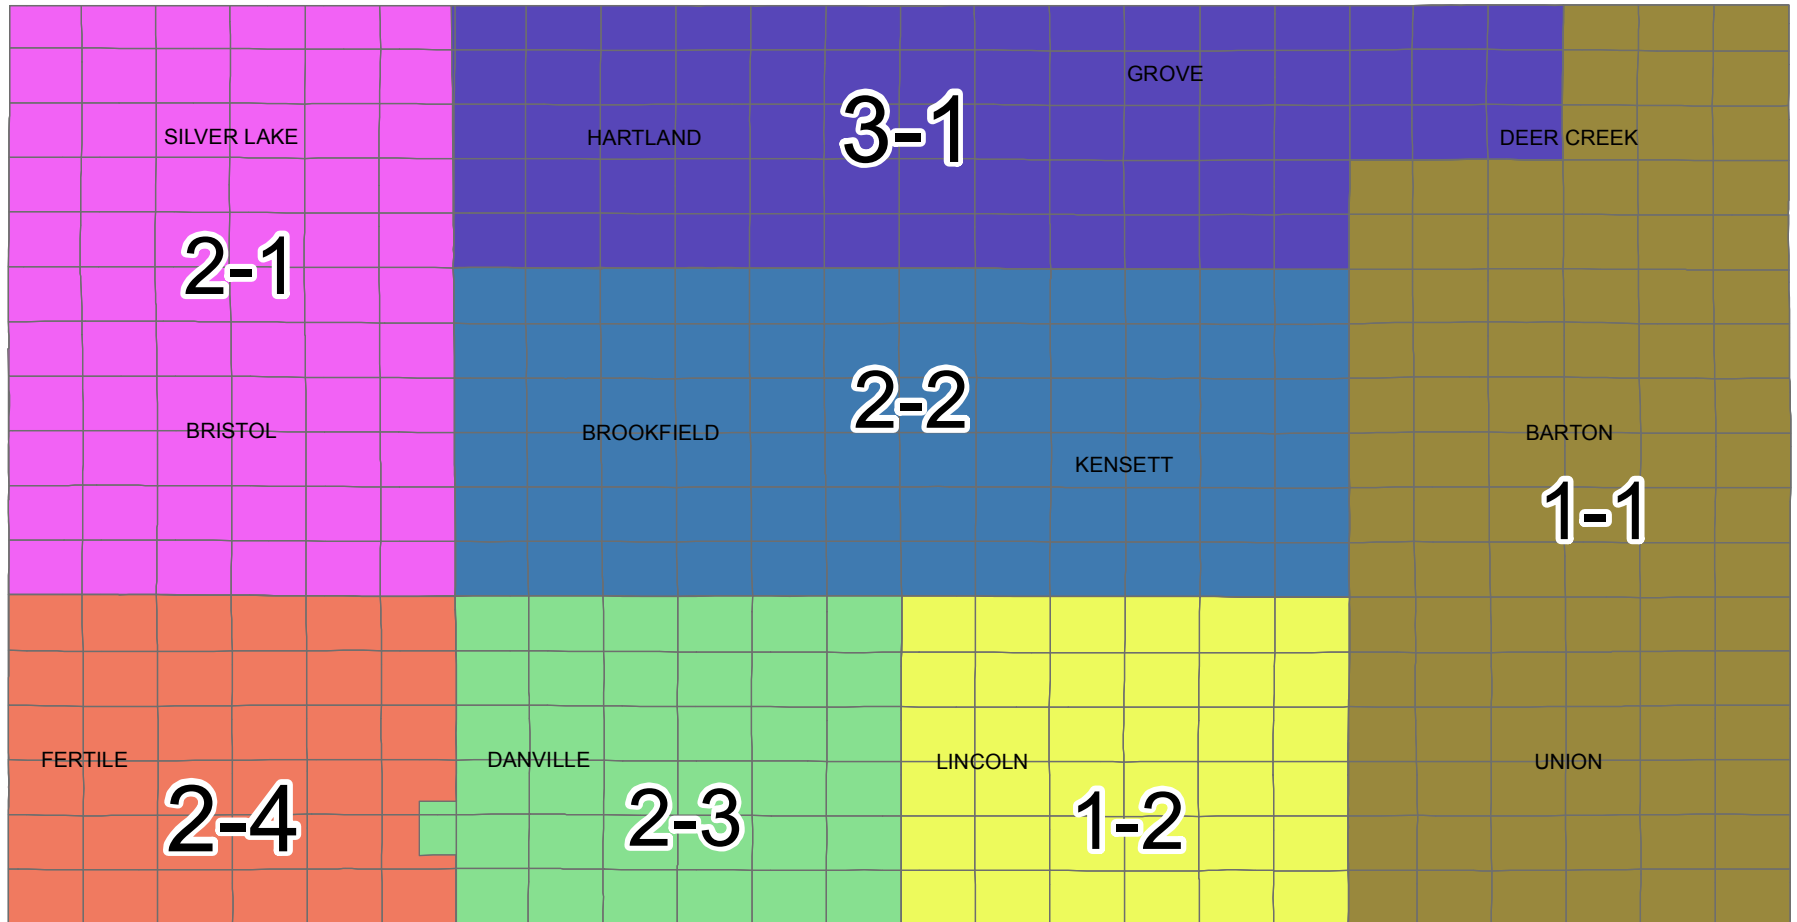

Worth County Precinct Map

06/30/2011